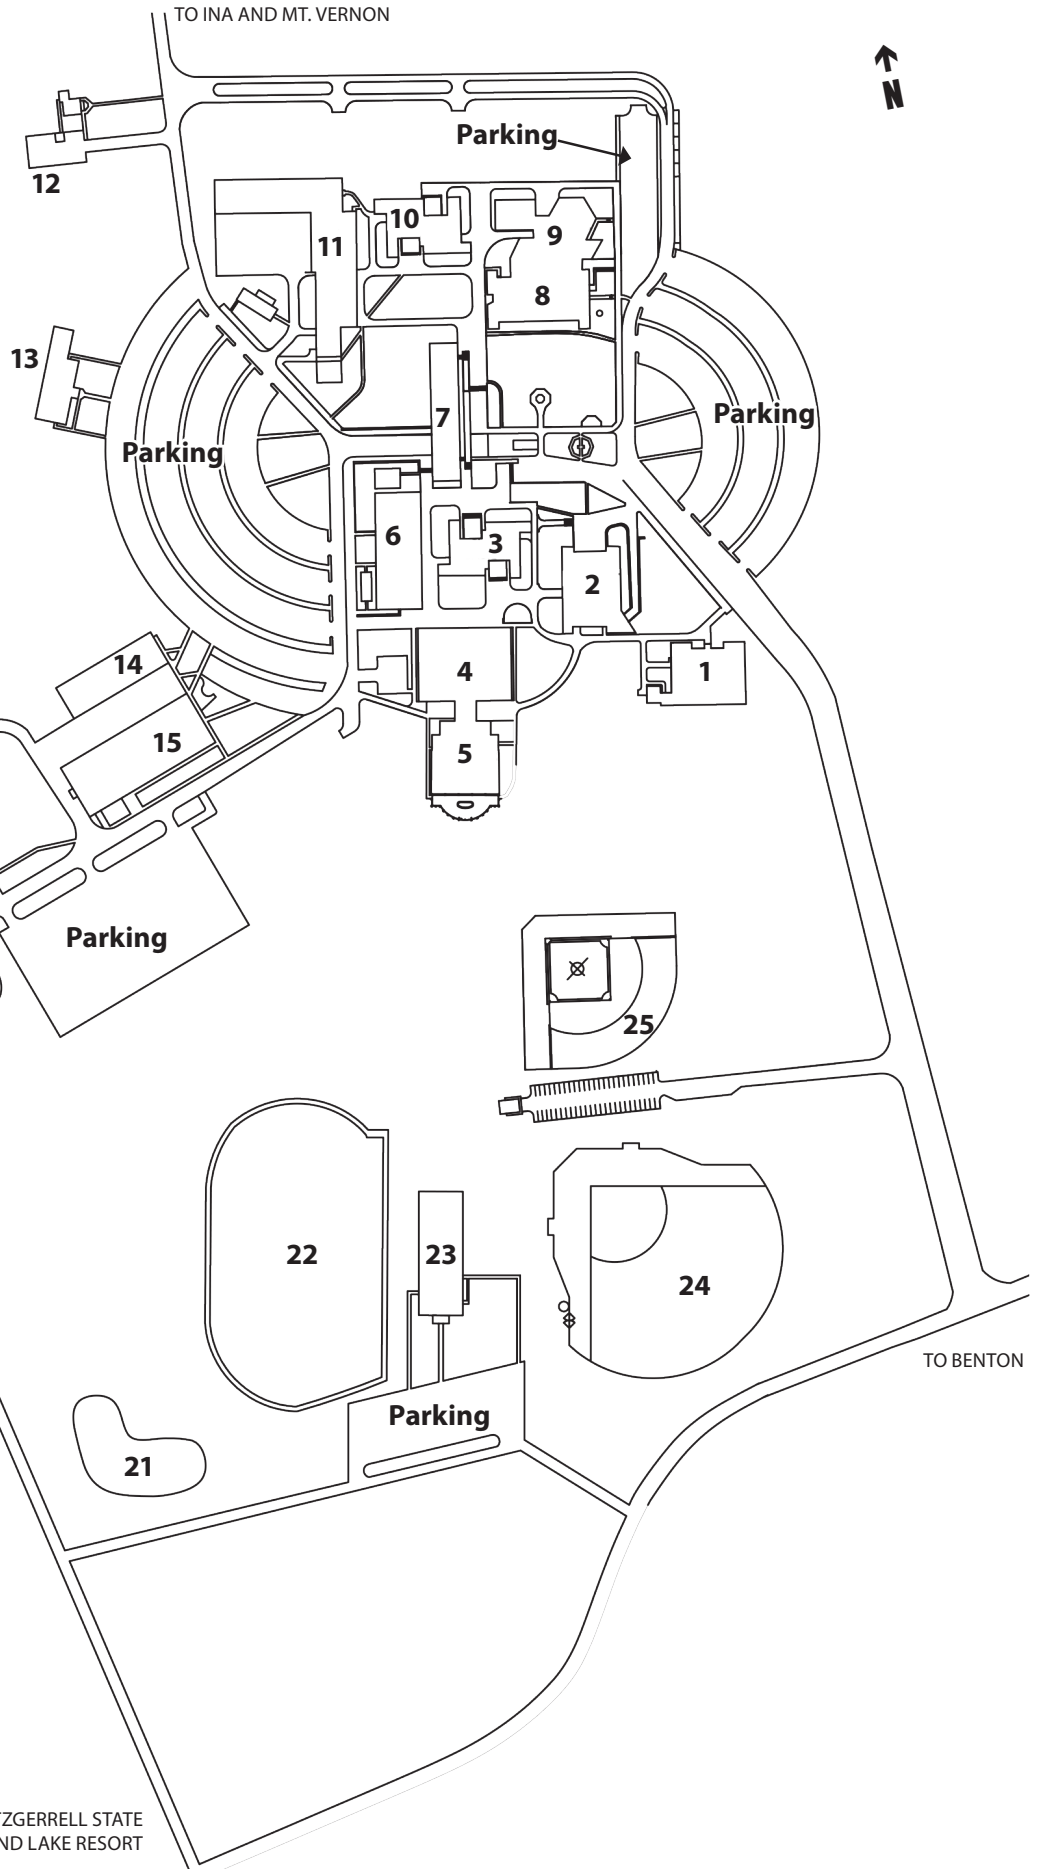

REND LAKE COLLEGE

CAMPUS MAP

1. Dr. Allen Y. Baker Administration Building
2. Student Center (STC)
3. South Oasis (OSS)
4. James "Hummer" Waugh Gymnasium (GYM)
5. Aquatics Center (AQU)
6. Science Building (SCI)
7. Academic Building (ACA)
8. Learning Resource Center (LRC)
9. Theatre (THEA)
10. North Oasis (OSN)
11. Vocational Building (VOC)
12. One-Room "Independence" Schoolhouse

13. RLC Foundation Children's Center
14. Maintenance Building
15. Advanced Technology Center (ATC)
16. Mark S. Kern Applied Science Center (ASC)
17. Coal Mine Training Center (CMTC)
18. Mine Rescue / Fire Training Facility
19. Fire Rescue Training
20. Shooting Range
21. Aquaculture Ponds
22. Track
23. The Rec (RLC Recreational Center)
24. Baseball Field
25. Softball Field